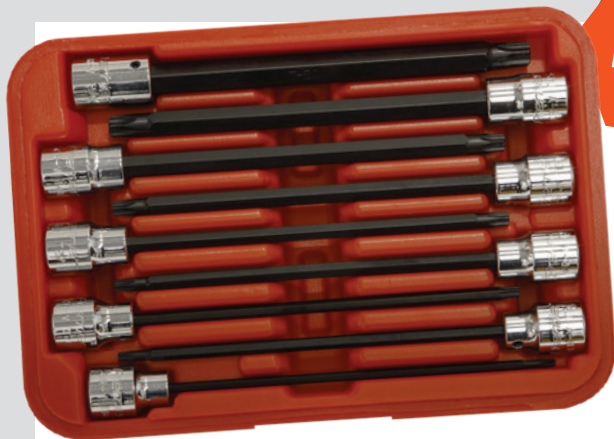

SEALEY TOOLS

PROFESSIONAL TOOLS & WORKSHOP EQUIPMENT SPECIALISTS

NEW!

8221 80 172

**TRX-STAR SOCKET SET
9 PIECE • 150MM**

$115.00

SET • EX GST

Contains:

T10, T15, T20, T25, T27, T30, T40, T45, T50.

- Drop-forged Chrome Vanadium steel sockets, hardened and heat treated with a fully polished mirror finish.
- S2 Steel TRX-Star* bits with a blackened finish for resistance to corrosion.
- Smaller sizes feature reduced shoulder for easier access to recessed fixings.
- Sockets include 2mm hex setscrew allowing easy replacement of individual bits.