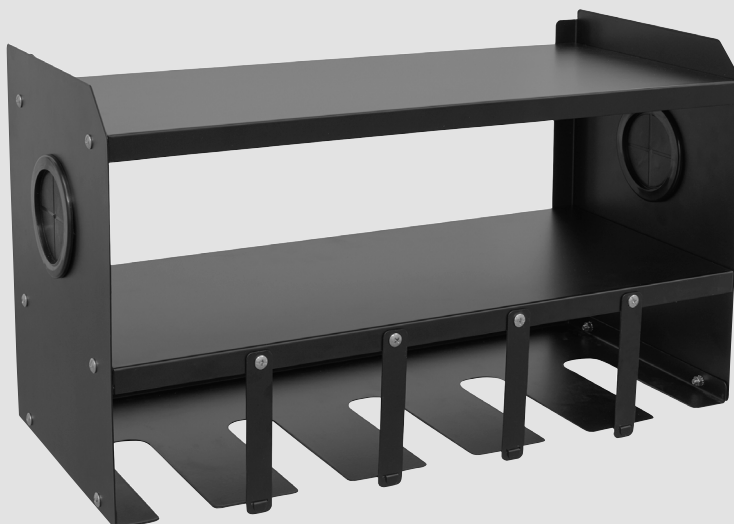

Power Tool Storage Rack 5 Bay

- Wall mounting rack specifically designed for power tool storage.
- Stores up to five power tools.
- Shelf space for power tool battery and chargers.
- Open fronted bays make tools easily accessible.
- Supplied flat-packed.
- **Model No. PTSR5**

TOOLS NOT INCLUDED

Special Price

$192.30 INC. GST

*Prices are valid at the time of printing and are subject to change without notice.